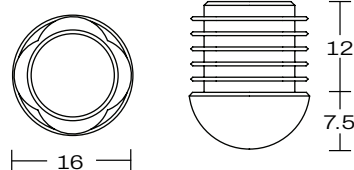

CUSTOM OPTIONS

Please contact info@contempoco.com.au or (02) 9820 6111 for enquiries.