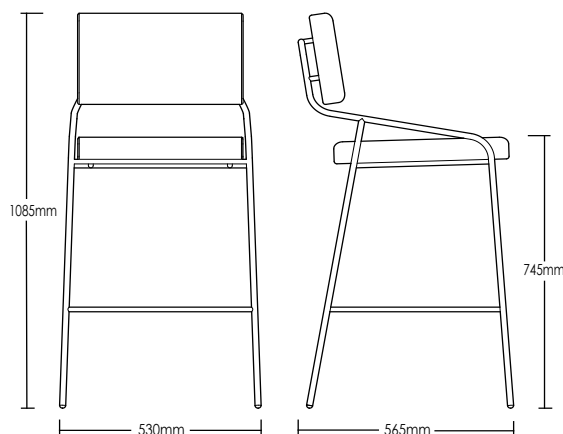

YARRA STOOL

DETAILS -

ORIGIN	Made and assembled in Sydney, Australia
WARRANTY	12 Months structural warranty - excluding fair wear and tear, mishandling and vandalism
DIMENSIONS	530 W x 565 D x 1085 H mm
SEAT HEIGHT	745 H mm