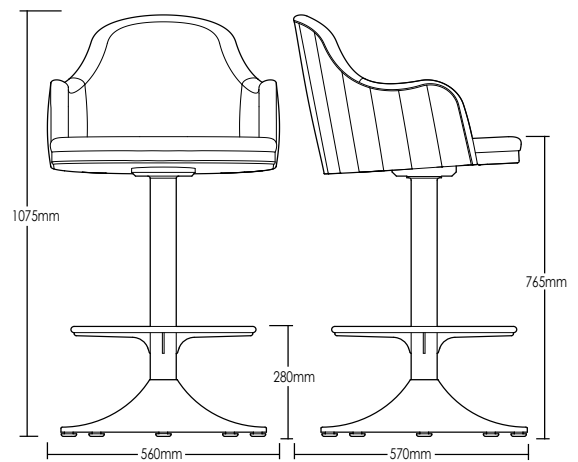

WOOLWICH SWIVEL STOOL

DETAILS -

ORIGIN	Made and assembled in Sydney, Australia
WARRANTY	12 Months structural warranty - excluding fair wear and tear, mishandling and vandalism
DIMENSIONS	560 W x 570 D x 1075 H mm
SEAT HEIGHT	765 H mm