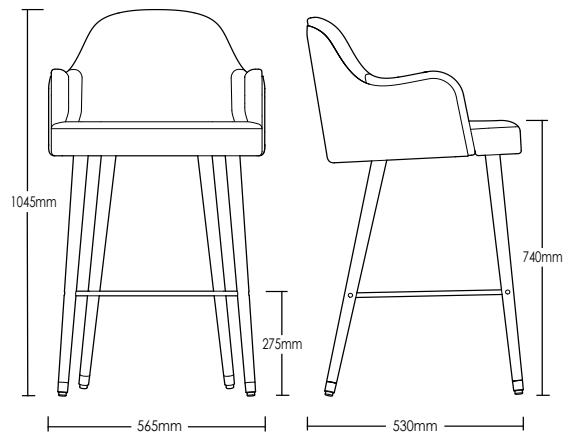

WOOLWICH STOOL

DETAILS -

ORIGIN	Made and assembled in Sydney, Australia
WARRANTY	12 Months structural warranty - excluding fair wear and tear, mishandling and vandalism
DIMENSIONS	565 W x 530 D x 1045 H mm
SEAT HEIGHT	740 H mm