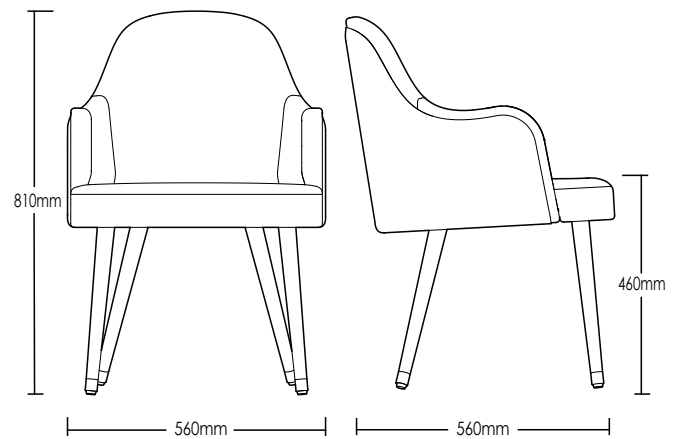

WOOLWICH CHAIR

DETAILS -

ORIGIN	Made and assembled in Sydney, Australia
WARRANTY	12 Months structural warranty - excluding fair wear and tear, mishandling and vandalism
DIMENSIONS	560 W x 560 D x 810 H mm
SEAT HEIGHT	460 H mm