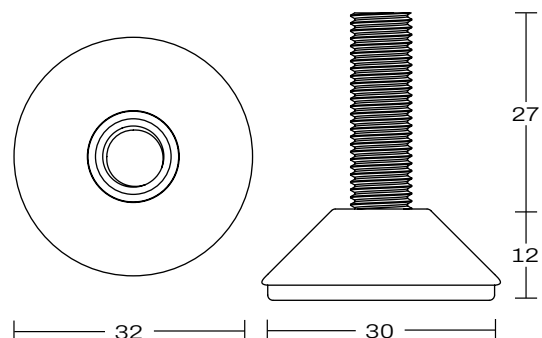

CUSTOM OPTIONS

Please contact info@contempoco.com.au or (02) 9820 6111 for enquiries.