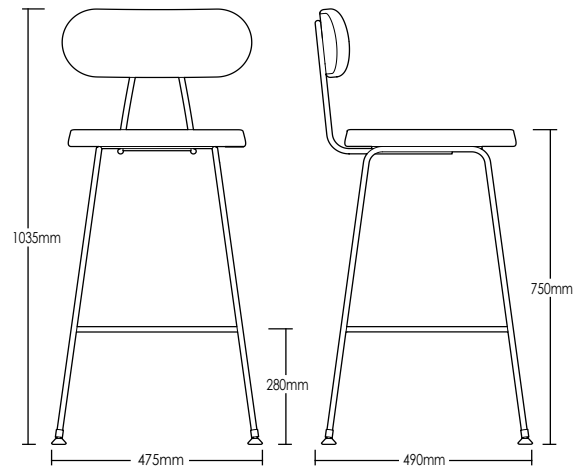

SADDLE STOOL

DETAILS -

ORIGIN	Made and assembled in Sydney, Australia
WARRANTY	12 Months structural warranty - excluding fair wear and tear, mishandling and vandalism
DIMENSIONS	475 W x 490 D x 1035 H mm
SEAT HEIGHT	750 H mm