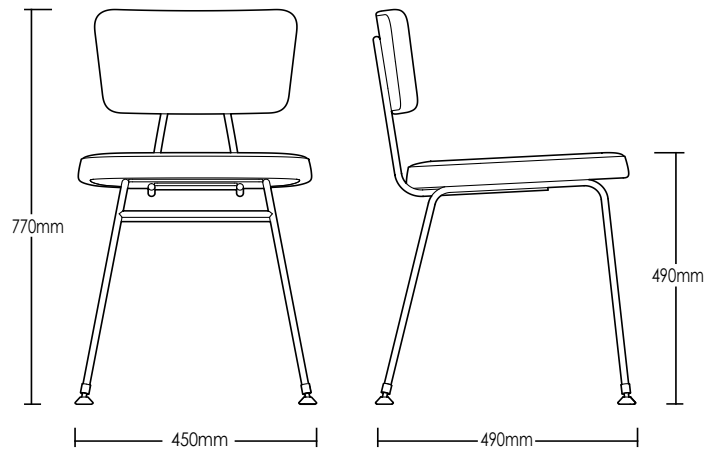

SADDLE CHAIR

DETAILS -

ORIGIN	Made and assembled in Sydney, Australia
WARRANTY	12 Months structural warranty - excluding fair wear and tear, mishandling and vandalism
DIMENSIONS	450 W x 490 D x 770 H mm
SEAT HEIGHT	490 H mm