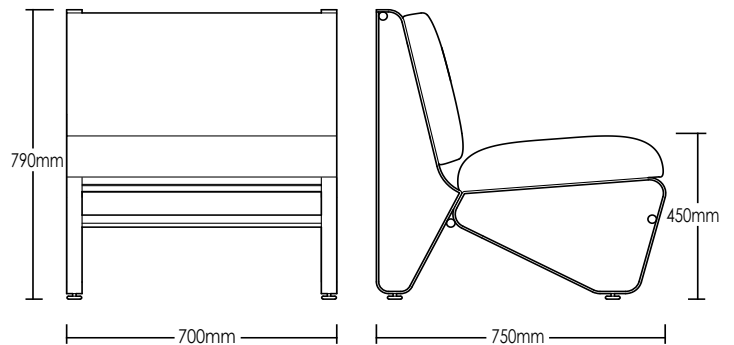

RIVER LOUNGE

DETAILS -

ORIGIN	Made and assembled in Sydney, Australia
WARRANTY	12 Months structural warranty - excluding fair wear and tear, mishandling and vandalism
DIMENSIONS	700 W x 750 D x 790 H mm
SEAT HEIGHT	450 H mm