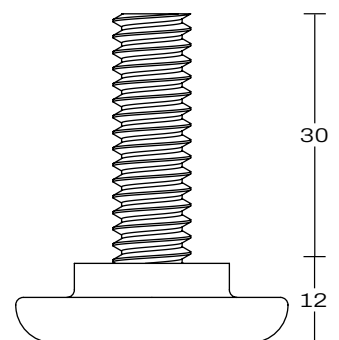

30

12

CUSTOM OPTIONS

Please contact info@contempoco.com.au or (02) 9820 6111 for enquiries.