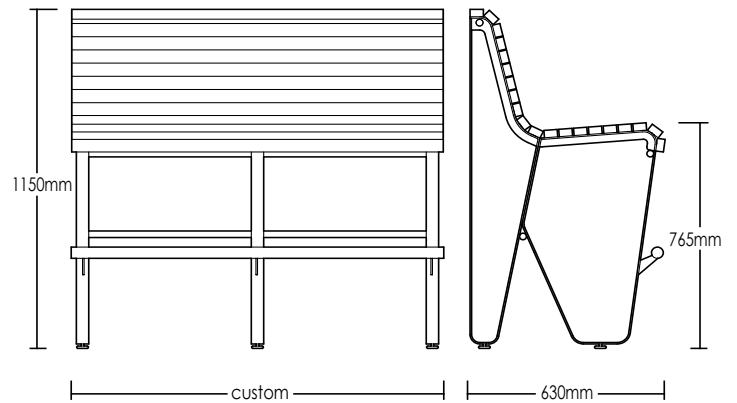

## DETAILS -

<b>ORIGIN</b>	Made and assembled in <b>Sydney, Australia</b>
<b>WARRANTY</b>	12 Months structural warranty - excluding fair wear and tear, mishandling and vandalism
<b>DIMENSIONS</b>	Custom W x 630 D x 1150 H mm
<b>SEAT HEIGHT</b>	765 H mm