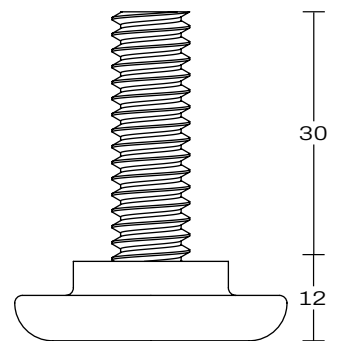

30

12

CUSTOM OPTIONS

Please contact info@contempoco.com.au or (02) 9820 6111 for enquiries.