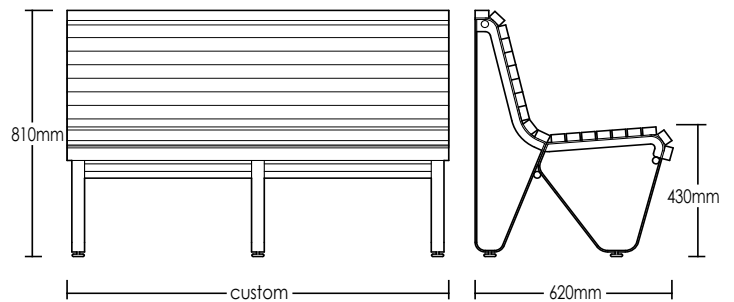

RIVER BENCH

DETAILS -

ORIGIN	Made and assembled in Sydney, Australia
WARRANTY	12 Months structural warranty - excluding fair wear and tear, mishandling and vandalism
DIMENSIONS	Custom W x 620 D x 810 H mm
SEAT HEIGHT	430 H mm