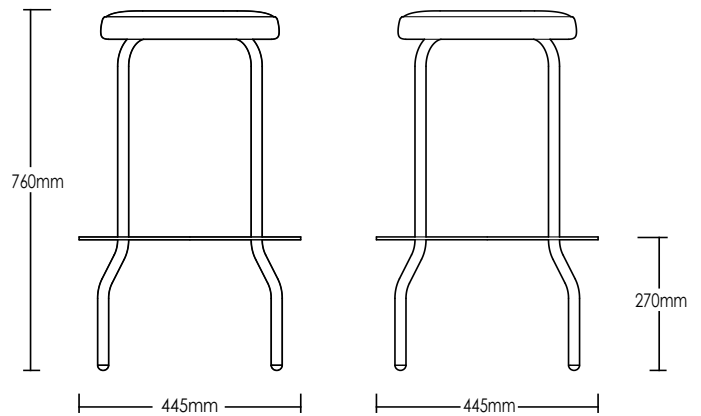

PADDINGTON STOOL

DETAILS -

ORIGIN	Made and assembled in Sydney, Australia
WARRANTY	12 Months structural warranty - excluding fair wear and tear, mishandling and vandalism
DIMENSIONS	445 W x 445 D x 760 H mm
SEAT HEIGHT	760 H mm