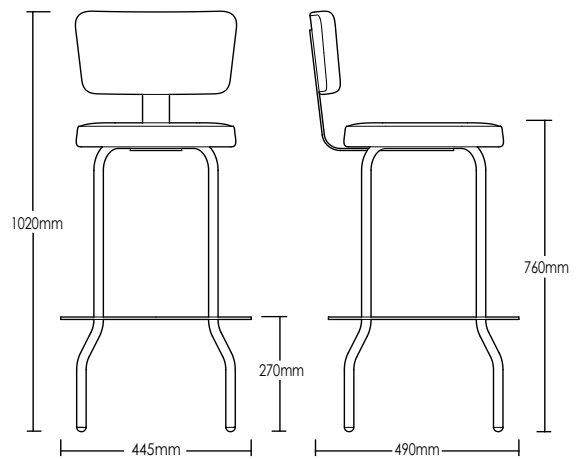

PADDINGTON STOOL

DETAILS -

| | |
|--------------------|---|
| ORIGIN | Made and assembled in Sydney, Australia |
| WARRANTY | 12 Months structural warranty - excluding fair wear and tear, mishandling and vandalism |
| DIMENSIONS | 445 W x 490 D x 1020 H mm |
| SEAT HEIGHT | 760 H mm |