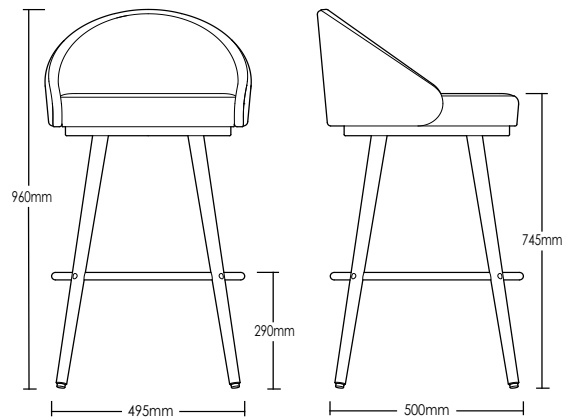

LILLY PILLY STOOL

DETAILS -

ORIGIN	Made and assembled in Sydney, Australia
WARRANTY	12 Months structural warranty - excluding fair wear and tear, mishandling and vandalism
DIMENSIONS	495 W x 500 D x 960 H mm
SEAT HEIGHT	745 H mm