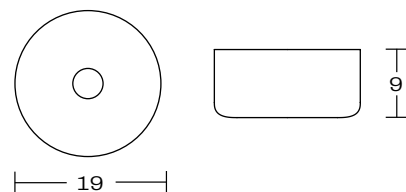

CUSTOM OPTIONS

Please contact info@contempoco.com.au
or (02) 9820 6111 for enquiries.