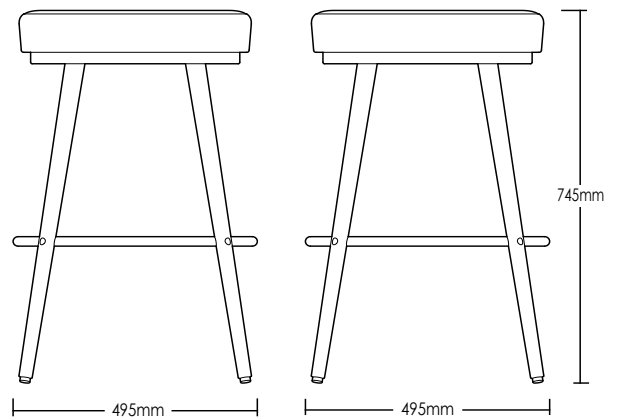

LILLY PILLY STOOL

DETAILS -

ORIGIN	Made and assembled in Sydney, Australia
WARRANTY	12 Months structural warranty - excluding fair wear and tear, mishandling and vandalism
DIMENSIONS	495 W x 495 D x 745 H mm
SEAT HEIGHT	745 H mm