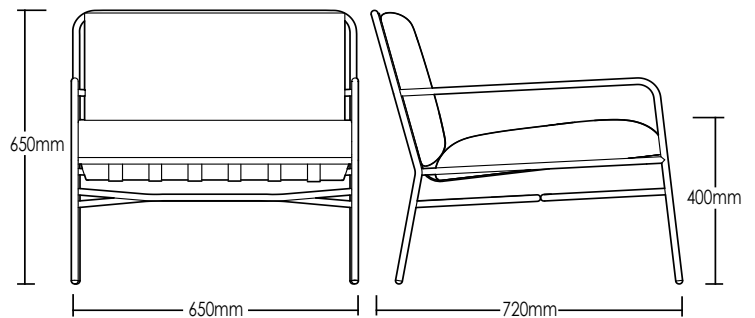

### DETAILS -

<b>ORIGIN</b>	Made and assembled in <b>Sydney, Australia</b>
<b>WARRANTY</b>	12 Months structural warranty - excluding fair wear and tear, mishandling and vandalism
<b>DIMENSIONS</b>	650 W x 720 D x 650 H mm
<b>SEAT HEIGHT</b>	400 H mm