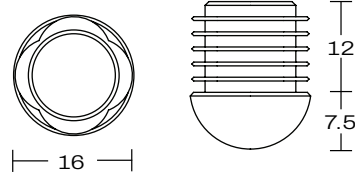

CUSTOM OPTIONS

Please contact info@contempoco.com.au or (02) 9820 6111 for enquiries.