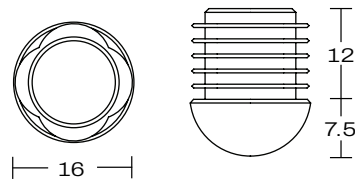

CUSTOM OPTIONS

Please contact info@contempoco.com.au or (02 9820 6111 for enquiries.