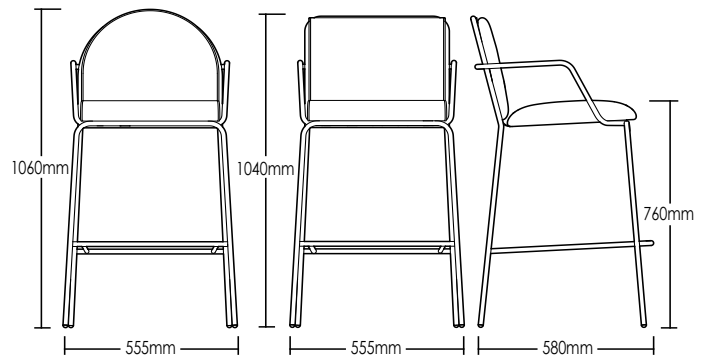

LENNOX ARMSTOOL

DETAILS -

ORIGIN	Made and assembled in Sydney, Australia
WARRANTY	12 Months structural warranty - excluding fair wear and tear, mishandling and vandalism
DIMENSIONS	555 W x 580 D x 1040 - 1060 H mm
SEAT HEIGHT	760 H mm