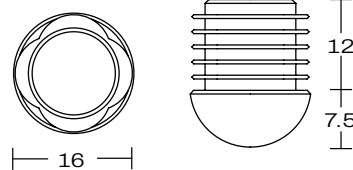

CUSTOM OPTIONS

Please contact info@contempoco.com.au or (02) 9820 6111 for enquiries.