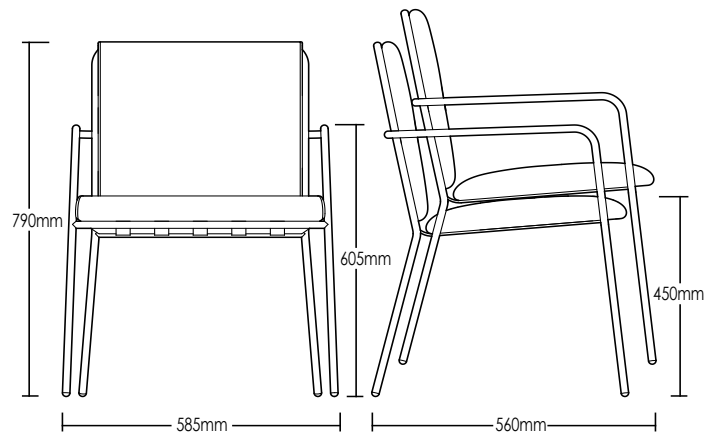

LENNOX ARMCHAIR

DETAILS -

ORIGIN	Made and assembled in Sydney, Australia
WARRANTY	12 Months structural warranty - excluding fair wear and tear, mishandling and vandalism
DIMENSIONS	585 W x 560 D x 790 H mm
SEAT HEIGHT	450 H mm