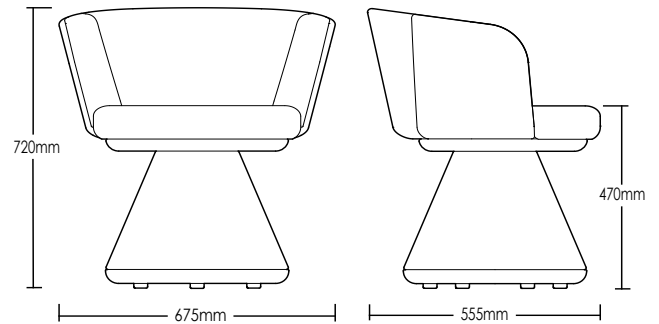

LEETON STOOL

DETAILS -

ORIGIN	Made and assembled in Sydney, Australia
WARRANTY	12 Months structural warranty - excluding fair wear and tear, mishandling and vandalism
DIMENSIONS	675 W x 555 D x 720 H mm
SEAT HEIGHT	470 H mm