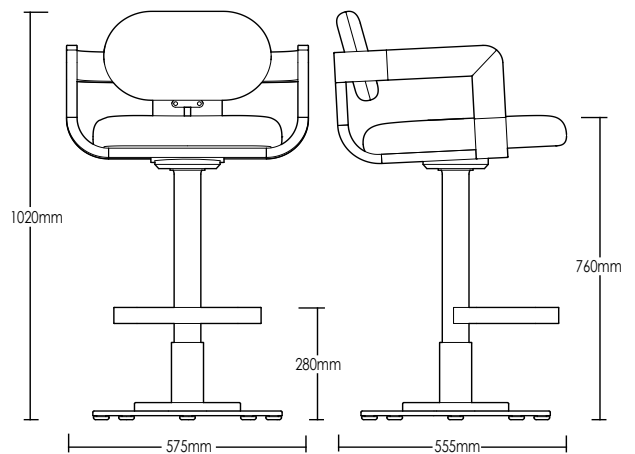

KIRRIBILLI SWIVEL STOOL

DETAILS -

ORIGIN	Made and assembled in Sydney, Australia
WARRANTY	12 Months structural warranty - excluding fair wear and tear, mishandling and vandalism
DIMENSIONS	575 W x 555 D x 1020 H mm
SEAT HEIGHT	760 H mm