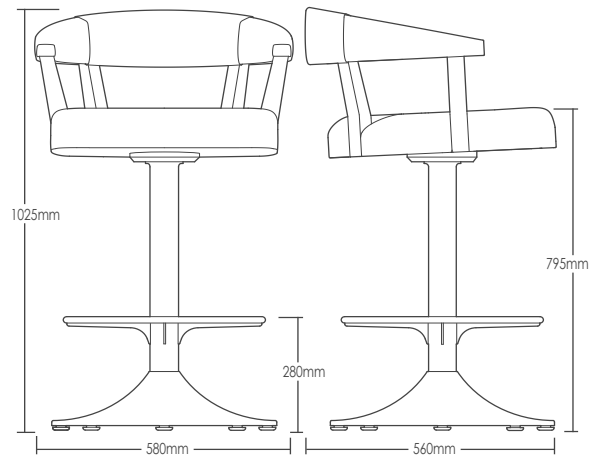

KIRKHAM SWIVEL STOOL

DETAILS -

ORIGIN	Made and assembled in Sydney, Australia
WARRANTY	12 Months structural warranty - excluding fair wear and tear, mishandling and vandalism
DIMENSIONS	580 W x 560 D x 1025 H mm
SEAT HEIGHT	795 H mm