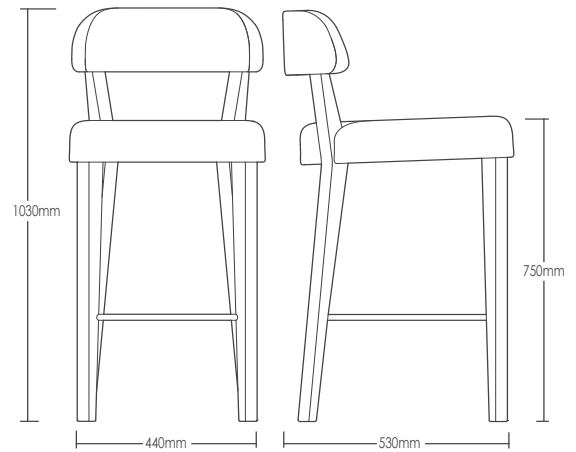

KIRKHAM STOOL

DETAILS -

ORIGIN	Made and assembled in Sydney, Australia
WARRANTY	12 Months structural warranty - excluding fair wear and tear, mishandling and vandalism
DIMENSIONS	440 W x 530 D x 1030 H mm
SEAT HEIGHT	750 H mm