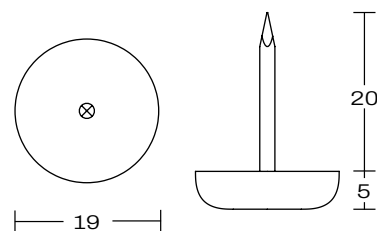

CUSTOM OPTIONS

Please contact info@contempoco.com.au or (02) 9820 6111 for enquiries.