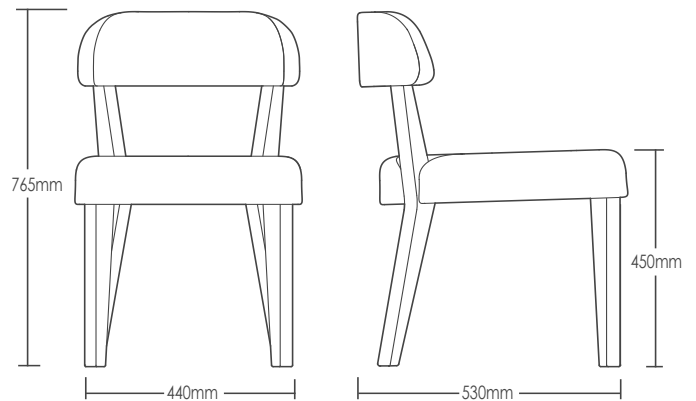

KIRKHAM CHAIR

DETAILS -

ORIGIN	Made and assembled in Sydney, Australia
WARRANTY	12 Months structural warranty - excluding fair wear and tear, mishandling and vandalism
DIMENSIONS	440 W x 530 D x 765 H mm
SEAT HEIGHT	450 H mm