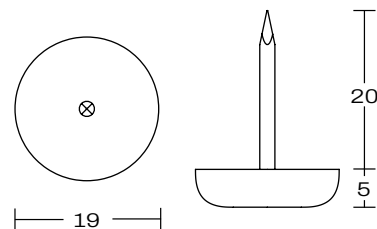

CUSTOM OPTIONS

Please contact info@contempoco.com.au or (02) 9820 6111 for enquiries.