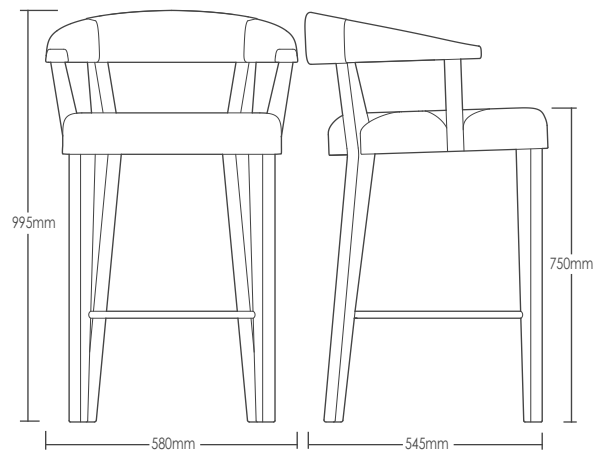

## KIRKHAM ARMSTOOL

### DETAILS -

<b>ORIGIN</b>	Made and assembled in <b>Sydney, Australia</b>
<b>WARRANTY</b>	12 Months structural warranty - excluding fair wear and tear, mishandling and vandalism
<b>DIMENSIONS</b>	580 W x 545 D x 995 H mm
<b>SEAT HEIGHT</b>	750 H mm