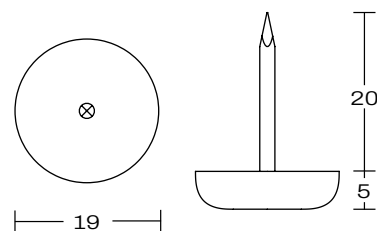

CUSTOM OPTIONS

Please contact info@contempoco.com.au
or (02) 9820 6111 for enquiries.