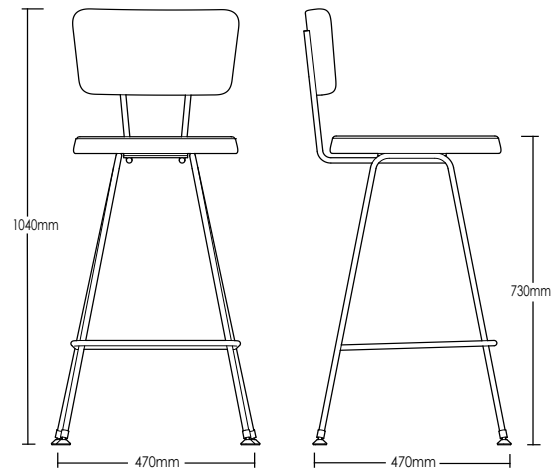

## JETSON STOOL

### DETAILS -

<b>ORIGIN</b>	Made and assembled in <b>Sydney, Australia</b>
<b>WARRANTY</b>	12 Months structural warranty - excluding fair wear and tear, mishandling and vandalism
<b>DIMENSIONS</b>	470 W x 470 D x 1040 H mm
<b>SEAT HEIGHT</b>	730 H mm