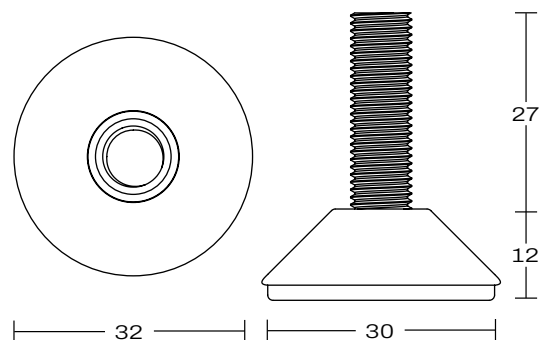

CUSTOM OPTIONS

Please contact info@contempoco.com.au or (02 9820 6111 for enquiries.