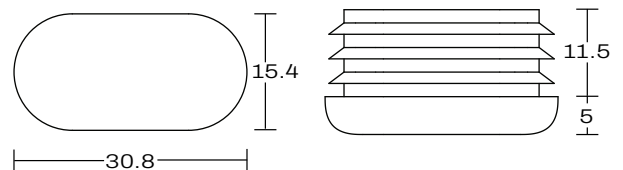

CUSTOM OPTIONS

Please contact info@contempoco.com.au or (02) 9820 6111 for enquiries.