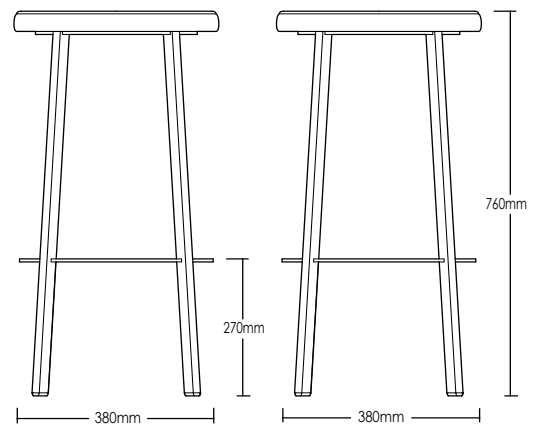

COOGEE INDOOR STOOL

DETAILS -

ORIGIN	Made and assembled in Sydney, Australia
WARRANTY	12 Months structural warranty - excluding fair wear and tear, mishandling and vandalism
DIMENSIONS	380 W x 380 D x 760 H mm
SEAT HEIGHT	760 H mm