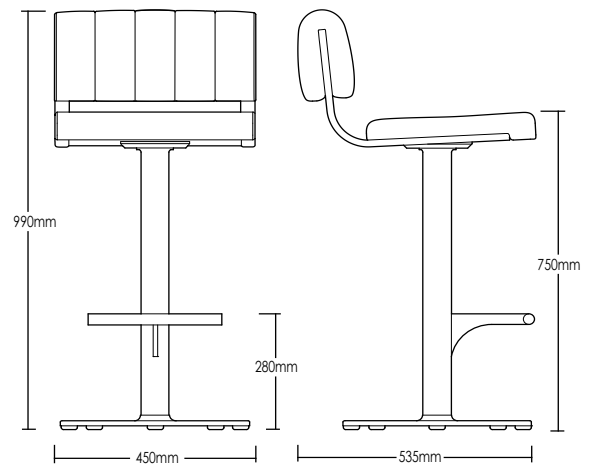

GLENMORE SWIVEL STOOL

DETAILS -

ORIGIN	Made and assembled in Sydney, Australia
WARRANTY	12 Months structural warranty - excluding fair wear and tear, mishandling and vandalism
DIMENSIONS	450 W x 535 D x 990 H mm
SEAT HEIGHT	750 H mm