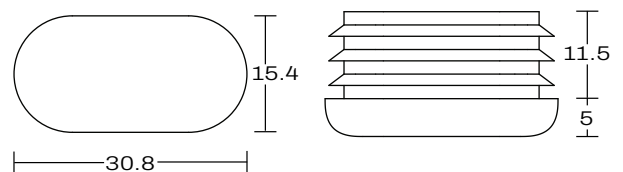

CUSTOM OPTIONS

Please contact info@contempoco.com.au or (02) 9820 6111 for enquiries.