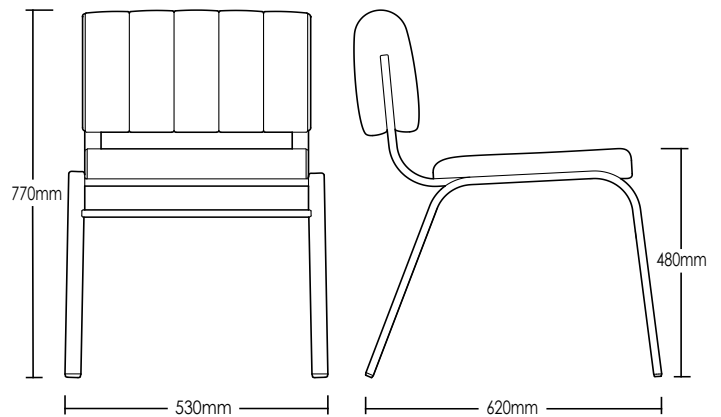

GLENMORE CHAIR

DETAILS -

ORIGIN	Made and assembled in Sydney, Australia
WARRANTY	12 Months structural warranty - excluding fair wear and tear, mishandling and vandalism
DIMENSIONS	530 W x 620 D x 770 H mm
SEAT HEIGHT	480 H mm