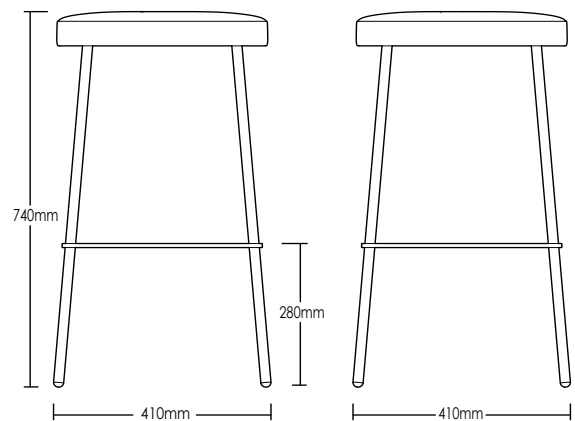

# GEELONG STOOL

## DETAILS -

<b>ORIGIN</b>	Made and assembled in <b>Sydney, Australia</b>
<b>WARRANTY</b>	12 Months structural warranty - excluding fair wear and tear, mishandling and vandalism
<b>DIMENSIONS</b>	410 W x 410 D x 740 H mm
<b>SEAT HEIGHT</b>	740 H mm