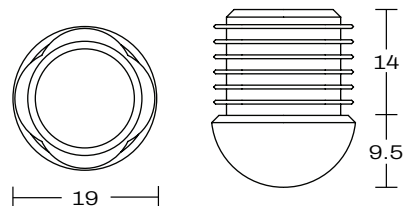

CUSTOM OPTIONS

Please contact info@contempoco.com.au
or (02) 9820 6111 for enquiries.