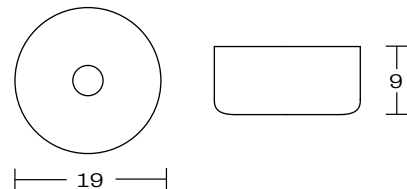

CUSTOM OPTIONS

Please contact info@contempoco.com.au or (02) 9820 6111 for enquiries.