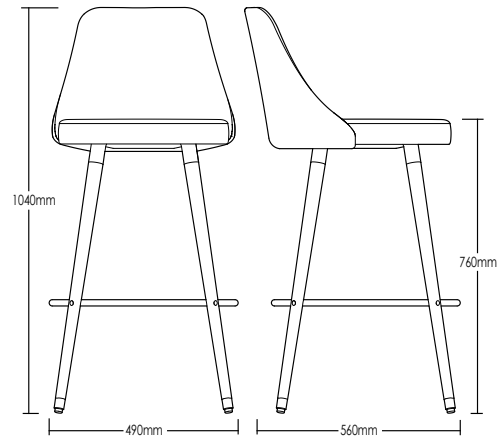

COOLAH STOOL

DETAILS -

ORIGIN	Made and assembled in Sydney, Australia
WARRANTY	12 Months structural warranty - excluding fair wear and tear, mishandling and vandalism
DIMENSIONS	490 W x 560 D x 1040 H mm
SEAT HEIGHT	760 H mm