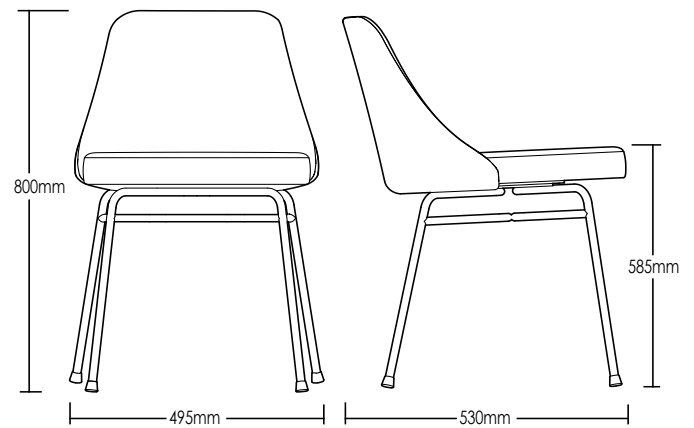

COOLAH CHAIR

DETAILS -

ORIGIN	Made and assembled in Sydney, Australia
WARRANTY	12 Months structural warranty - excluding fair wear and tear, mishandling and vandalism
DIMENSIONS	495 W x 530 D x 800 H mm
SEAT HEIGHT	585 H mm