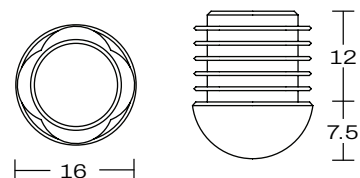

CUSTOM OPTIONS

Please contact info@contempoco.com.au or (02) 9820 6111 for enquiries.