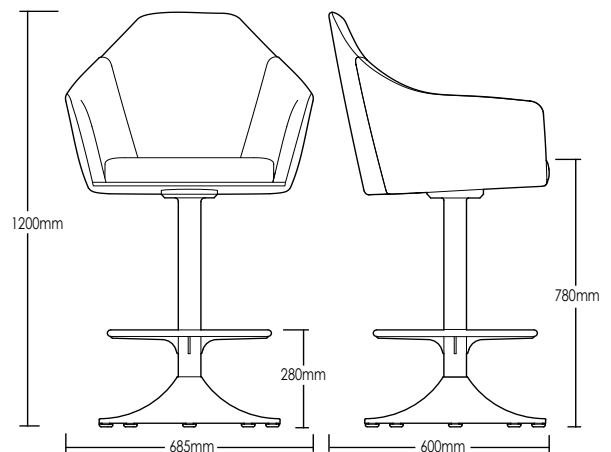

COLLARROY SWIVEL STOOL

DETAILS -

ORIGIN	Made and assembled in Sydney, Australia
WARRANTY	12 Months structural warranty - excluding fair wear and tear, mishandling and vandalism
DIMENSIONS	685 W x 600 D x 1200 H mm
SEAT HEIGHT	780 H mm