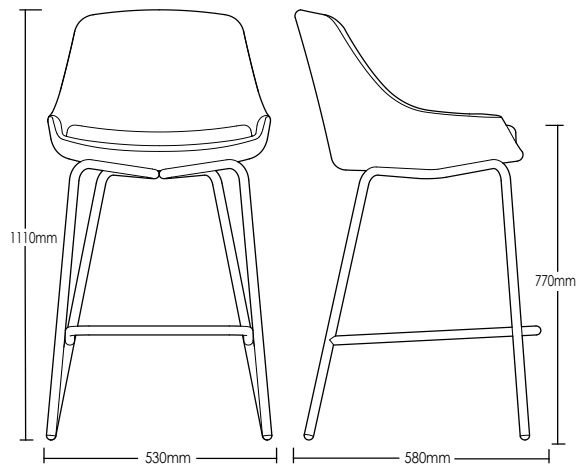

## COLLARROY STOOL

### DETAILS -

<b>ORIGIN</b>	Made and assembled in <b>Sydney, Australia</b>
<b>WARRANTY</b>	12 Months structural warranty - excluding fair wear and tear, mishandling and vandalism
<b>DIMENSIONS</b>	530 W x 580 D x 1110 H mm
<b>SEAT HEIGHT</b>	770 H mm