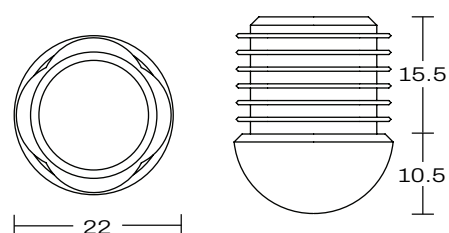

CUSTOM OPTIONS

Please contact info@contempoco.com.au or (02) 9820 6111 for enquiries.