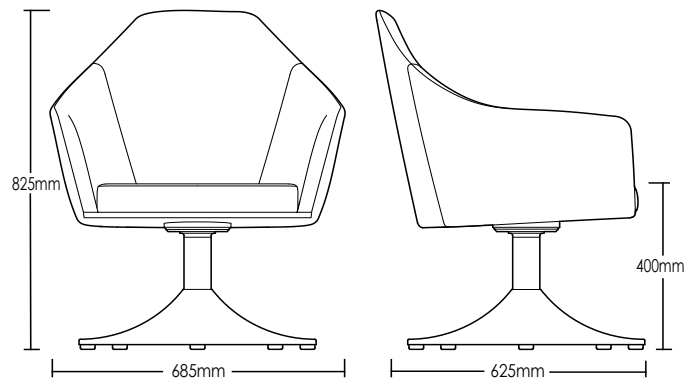

## COLLARROY LOUNGE

### DETAILS -

<b>ORIGIN</b>	Made and assembled in <b>Sydney, Australia</b>
<b>WARRANTY</b>	12 Months structural warranty - excluding fair wear and tear, mishandling and vandalism
<b>DIMENSIONS</b>	685 W x 625 D x 825 H mm
<b>SEAT HEIGHT</b>	400 H mm