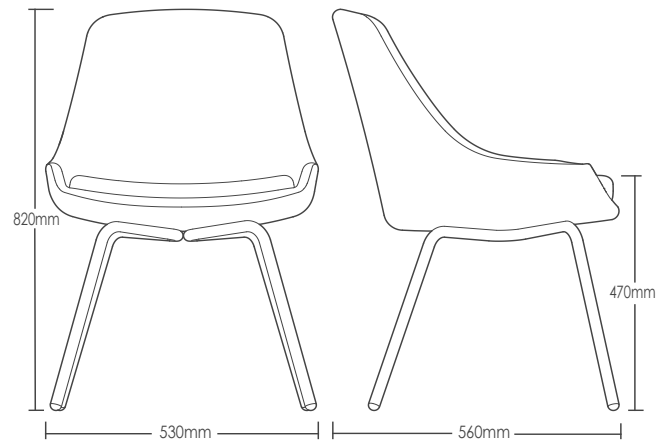

COLLARROY CHAIR

DETAILS -

ORIGIN	Made and assembled in Sydney, Australia
WARRANTY	12 Months structural warranty - excluding fair wear and tear, mishandling and vandalism
DIMENSIONS	530 W x 560 D x 820 H mm
SEAT HEIGHT	470 H mm