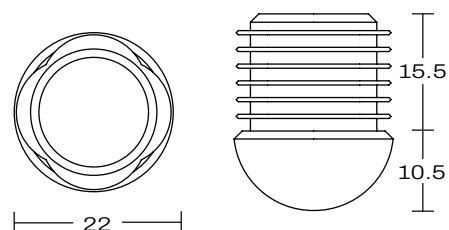

CUSTOM OPTIONS

Please contact info@contempoco.com.au or (02) 9820 6111 for enquiries.