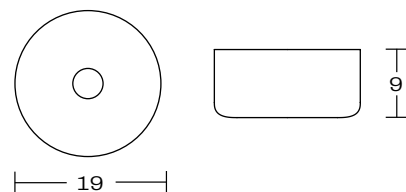

CUSTOM OPTIONS

Please contact info@contempoco.com.au
or (02 9820 6111) for enquiries.