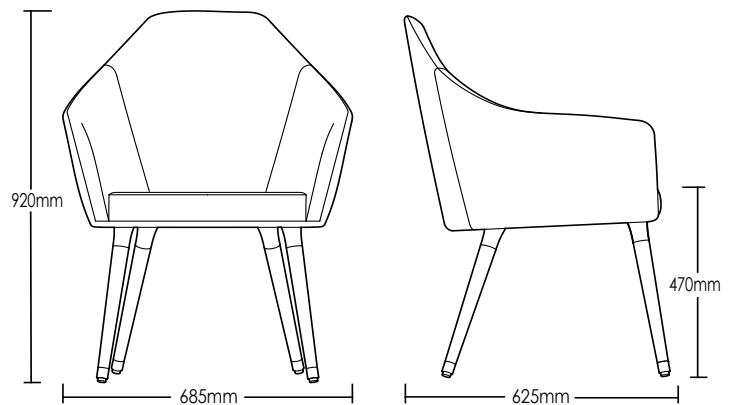

COLLARROY ARMCHAIR

DETAILS -

ORIGIN	Made and assembled in Sydney, Australia
WARRANTY	12 Months structural warranty - excluding fair wear and tear, mishandling and vandalism
DIMENSIONS	685 W x 625 D x 920 H mm
SEAT HEIGHT	470 H mm