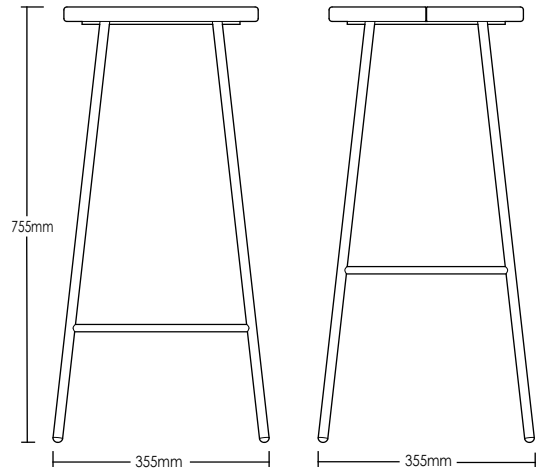

BULLI STOOL

DETAILS -

ORIGIN	Made and assembled in Sydney, Australia
WARRANTY	12 Months structural warranty - excluding fair wear and tear, mishandling and vandalism
DIMENSIONS	355 W x 355 D x 755 H mm
SEAT HEIGHT	755 H mm