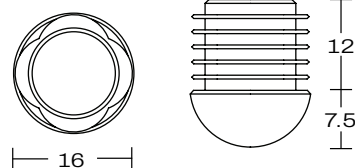

CUSTOM OPTIONS

Please contact info@contempoco.com.au
or (02) 9820 6111 for enquiries.