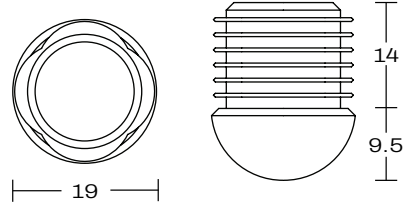

CUSTOM OPTIONS

Please contact info@contempoco.com.au or (02 9820 6111) for enquiries.