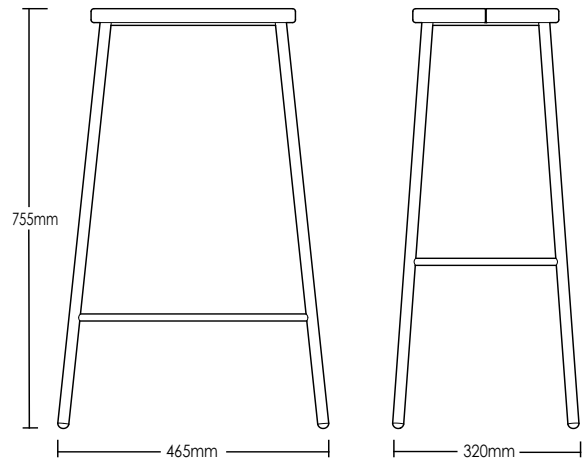

BULLI STOOL

DETAILS -

ORIGIN	Made and assembled in Sydney, Australia
WARRANTY	12 Months structural warranty - excluding fair wear and tear, mishandling and vandalism
DIMENSIONS	465 W x 320 D x 755 H mm
SEAT HEIGHT	755 H mm