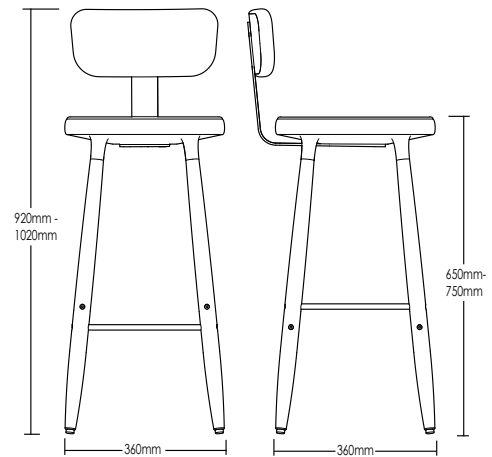

BEROWRA STOOL

DETAILS -

ORIGIN	Made and assembled in Sydney, Australia
WARRANTY	12 Months structural warranty - excluding fair wear and tear, mishandling and vandalism
DIMENSIONS	360 W x 360 D x 920 - 1020 H mm
SEAT HEIGHT	650 - 750 H mm