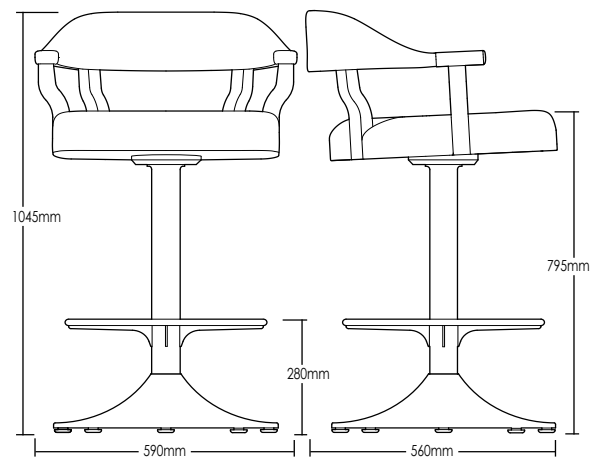

## BEAUMONT SWIVEL STOOL

### DETAILS -

<b>ORIGIN</b>	Made and assembled in <b>Sydney, Australia</b>
<b>WARRANTY</b>	12 Months structural warranty - excluding fair wear and tear, mishandling and vandalism
<b>DIMENSIONS</b>	590 W x 560 D x 1045 H mm
<b>SEAT HEIGHT</b>	795 H mm