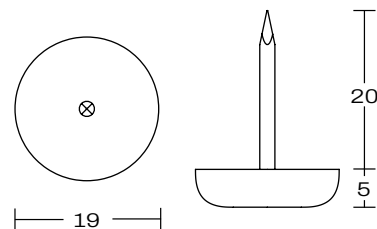

CUSTOM OPTIONS

Please contact info@contempoco.com.au
or (02) 9820 6111 for enquiries.