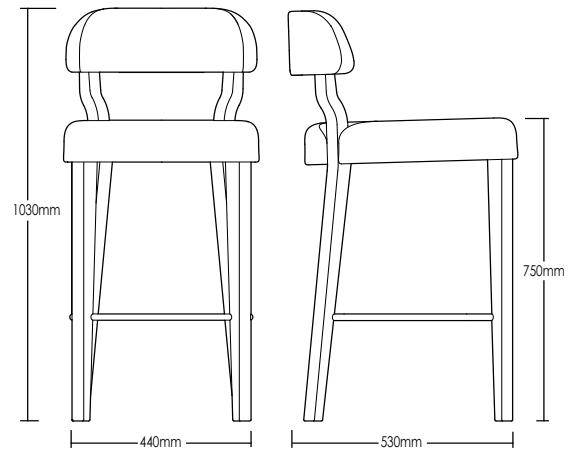

BEAUMONT STOOL

DETAILS -

ORIGIN	Made and assembled in Sydney, Australia
WARRANTY	12 Months structural warranty - excluding fair wear and tear, mishandling and vandalism
DIMENSIONS	440 W x 530 D x 1030 H mm
SEAT HEIGHT	750 H mm