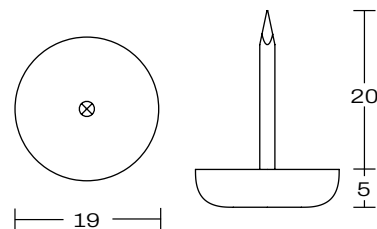

CUSTOM OPTIONS

Please contact info@contempoco.com.au
or (02) 9820 6111 for enquiries.