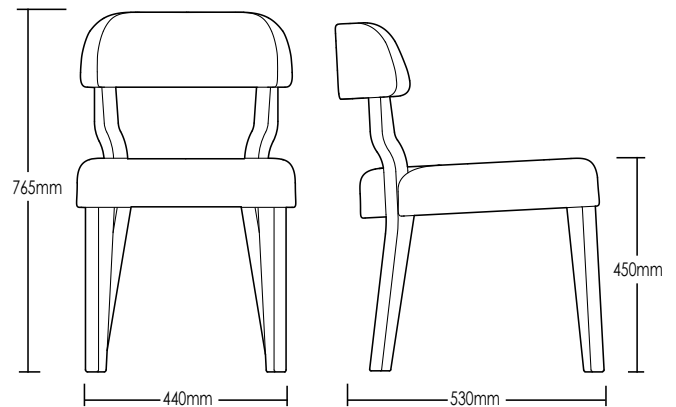

BEAUMONT CHAIR

DETAILS -

ORIGIN	Made and assembled in Sydney, Australia
WARRANTY	12 Months structural warranty - excluding fair wear and tear, mishandling and vandalism
DIMENSIONS	440 W x 530 D x 765 H mm
SEAT HEIGHT	450 H mm