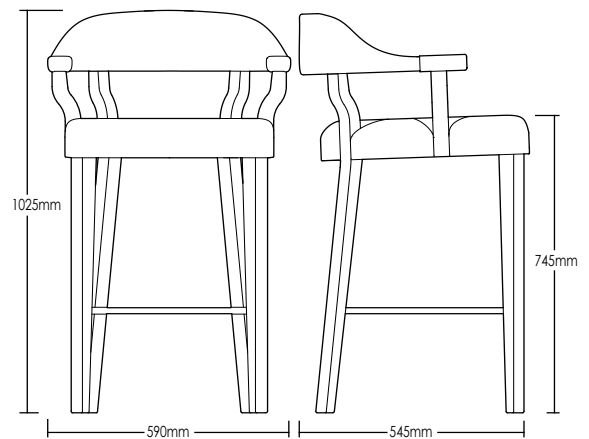

BEAUMONT ARMSTOOL

DETAILS -

ORIGIN	Made and assembled in Sydney, Australia
WARRANTY	12 Months structural warranty - excluding fair wear and tear, mishandling and vandalism
DIMENSIONS	590 W x 545 D x 1025 H mm
SEAT HEIGHT	745 H mm