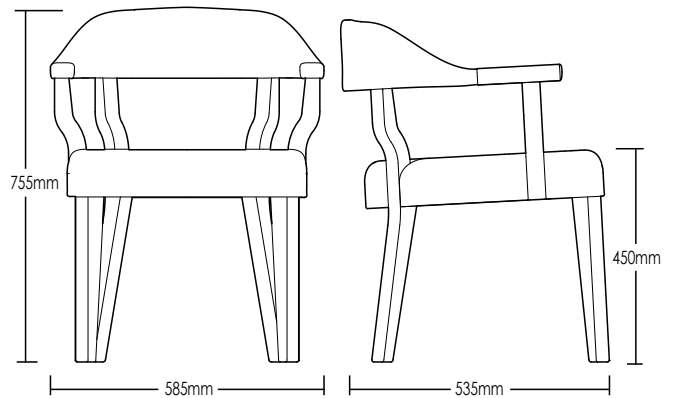

BEAUMONT ARMCHAIR

DETAILS -

ORIGIN	Made and assembled in Sydney, Australia
WARRANTY	12 Months structural warranty - excluding fair wear and tear, mishandling and vandalism
DIMENSIONS	585 W x 535 D x 755 H mm
SEAT HEIGHT	450 H mm