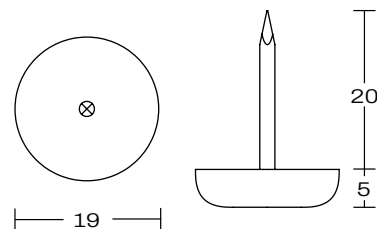

CUSTOM OPTIONS

Please contact info@contempoco.com.au or (02) 9820 6111 for enquiries.