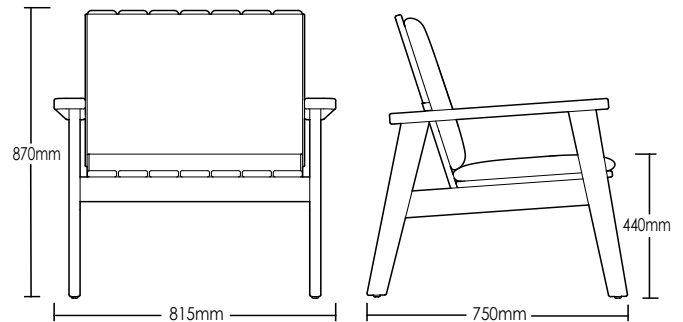

AVOCA OUTDOOR LOUNGE

DETAILS -

ORIGIN	Made and assembled in Sydney, Australia
WARRANTY	12 Months structural warranty - excluding fair wear and tear, mishandling and vandalism
DIMENSIONS	815 W x 750 D x 870 H mm
SEAT HEIGHT	440 H mm