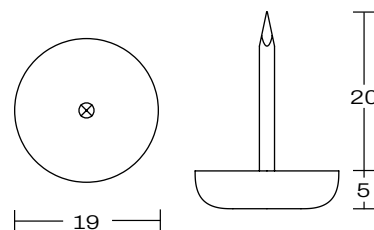

CUSTOM OPTIONS

Please contact info@contempoco.com.au or (02) 9820 6111 for enquiries.