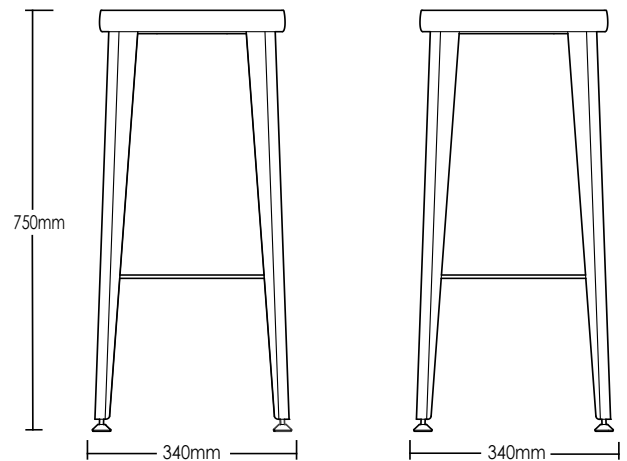

AVALON STOOL

DETAILS -

ORIGIN	Made and assembled in Sydney, Australia
WARRANTY	12 Months structural warranty - excluding fair wear and tear, mishandling and vandalism
DIMENSIONS	340 W x 340 D x 750 H mm
SEAT HEIGHT	750 H mm