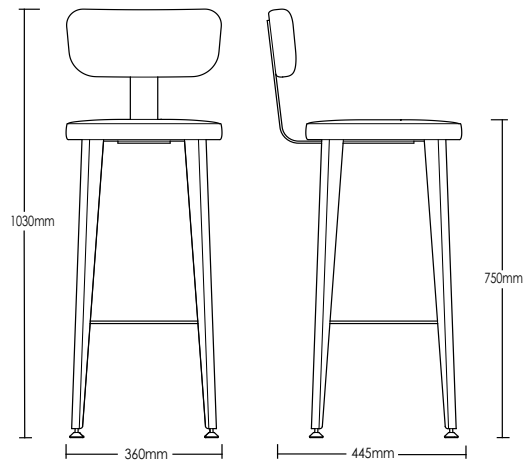

AVALON STOOL

DETAILS -

ORIGIN	Made and assembled in Sydney, Australia
WARRANTY	12 Months structural warranty - excluding fair wear and tear, mishandling and vandalism
DIMENSIONS	360 W x 445 D x 1030 H mm
SEAT HEIGHT	750 H mm