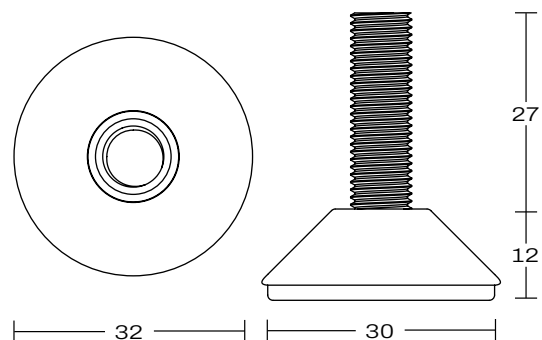

CUSTOM OPTIONS

Please contact info@contempoco.com.au or (02 9820 6111 for enquiries.