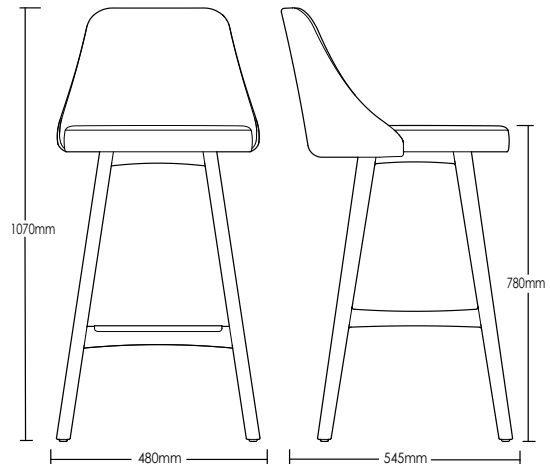

## ALLAWAH TUB STOOL

### DETAILS -

<b>ORIGIN</b>	Made and assembled in <b>Sydney, Australia</b>
<b>WARRANTY</b>	12 Months structural warranty - excluding fair wear and tear, mishandling and vandalism
<b>DIMENSIONS</b>	480 W x 545 D x 1070 H mm
<b>SEAT HEIGHT</b>	780 H mm