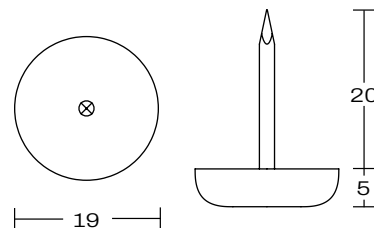

CUSTOM OPTIONS

Please contact info@contempoco.com.au or (02) 9820 6111 for enquiries.