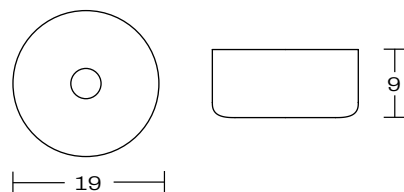

CUSTOM OPTIONS

Please contact info@contempoco.com.au or (02) 9820 6111 for enquiries.