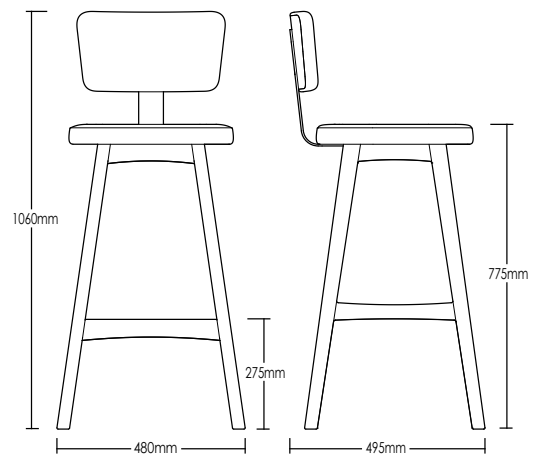

ALLAWAH STOOL

DETAILS -

ORIGIN	Made and assembled in Sydney, Australia
WARRANTY	12 Months structural warranty - excluding fair wear and tear, mishandling and vandalism
DIMENSIONS	480 W x 495 D x 1060 H mm
SEAT HEIGHT	775 H mm