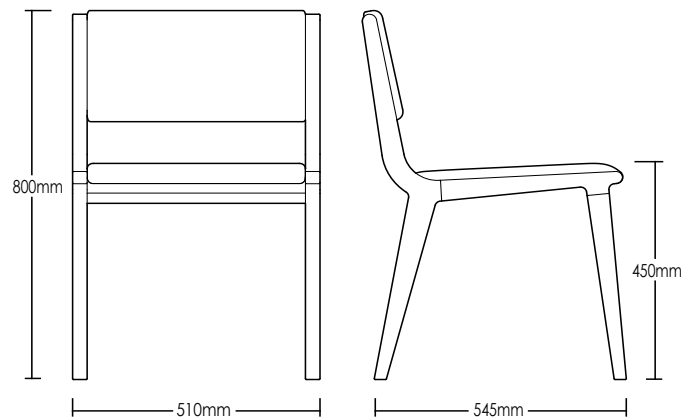

## ALLAWAH CHAIR

### DETAILS -

<b>ORIGIN</b>	Made and assembled in <b>Sydney, Australia</b>
<b>WARRANTY</b>	12 Months structural warranty - excluding fair wear and tear, mishandling and vandalism
<b>DIMENSIONS</b>	510 W x 545 D x 800 H mm
<b>SEAT HEIGHT</b>	450 H mm