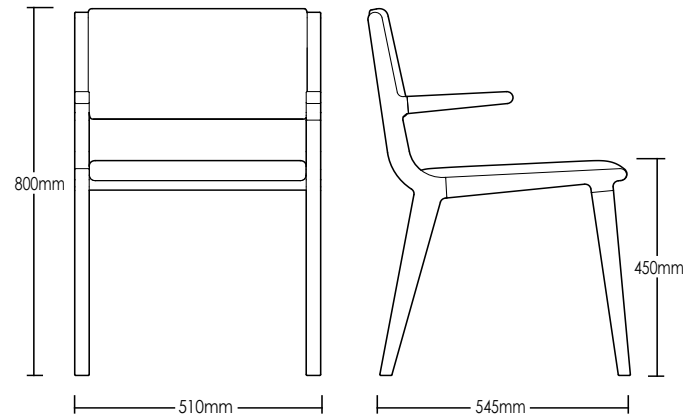

### DETAILS -

<b>ORIGIN</b>	Made and assembled in <b>Sydney, Australia</b>
<b>WARRANTY</b>	12 Months structural warranty - excluding fair wear and tear, mishandling and vandalism
<b>DIMENSIONS</b>	510 W x 545 D x 800 H mm
<b>SEAT HEIGHT</b>	450 H mm