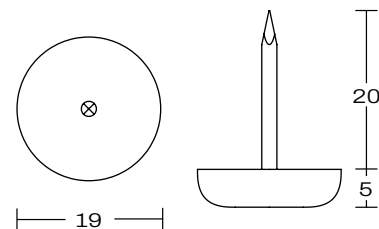

CUSTOM OPTIONS

Please contact info@contempoco.com.au or (02) 9820 6111 for enquiries.