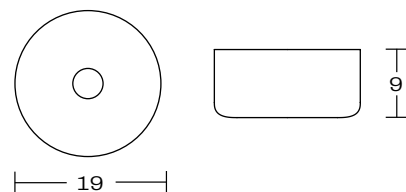

CUSTOM OPTIONS

Please contact info@contempoco.com.au or (02) 9820 6111 for enquiries.