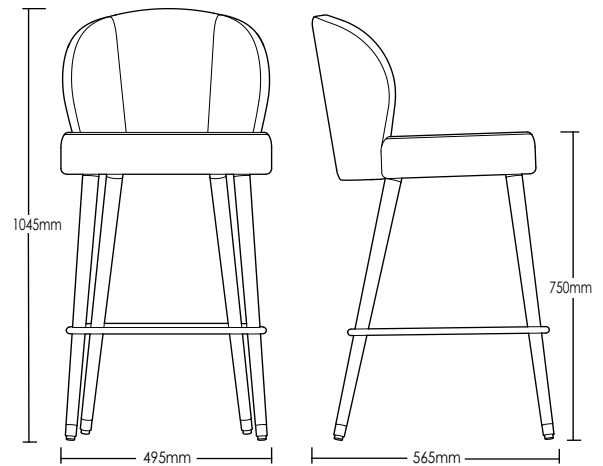

## ALBURY STOOL

### DETAILS -

<b>ORIGIN</b>	Made and assembled in <b>Sydney, Australia</b>
<b>WARRANTY</b>	12 Months structural warranty - excluding fair wear and tear, mishandling and vandalism
<b>DIMENSIONS</b>	495 W x 565 D x 1045 H mm
<b>SEAT HEIGHT</b>	750 H mm